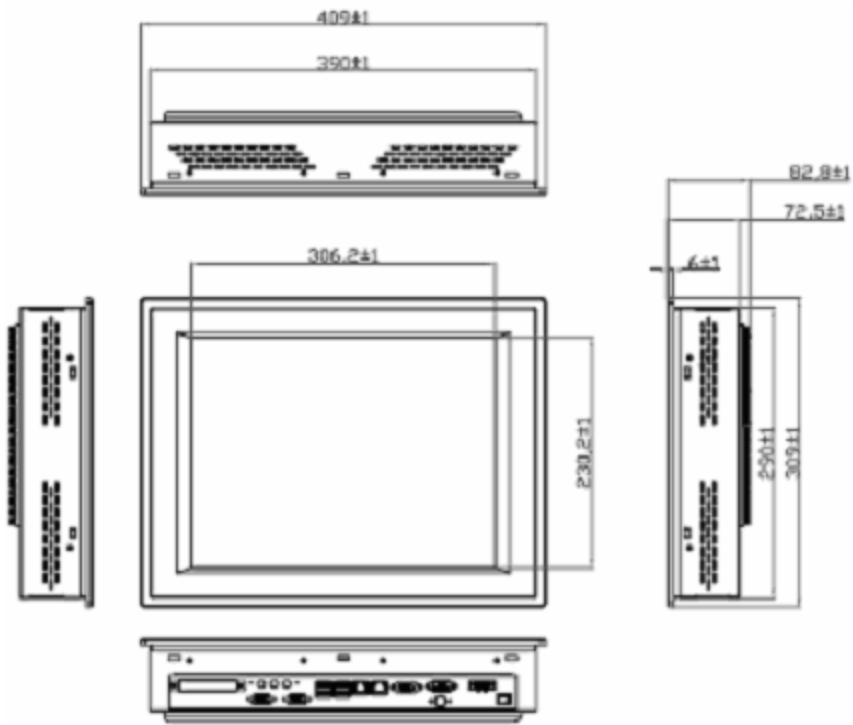

<b>EMC</b>	CE, FCC class A
<b>[Other Features]</b>	
<b>Panel Size</b>	15" SVGA
<b>Resolution/Luminance</b>	1024 x 768 x 350 cd/m2
<b>Backlight Lifetime</b>	40,000 hrs
<b>Dimension (W x D x H)</b>	231mm x 76mm x 176mm

## CONNECTIONS

## Dimensions